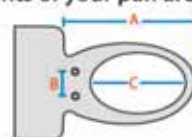

08E This BIDET will fit on your existing toilet suite if the measurements of your pan are:

- A: 525mm or above
- B: Between 140 -195mm
- C: 340mm or above