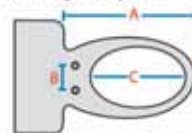

08R This BIDET will fit on your existing toilet suite if the measurements of your pan are:

- A: 500mm or above
- B: Between 140 -195mm
- C: 330mm or above